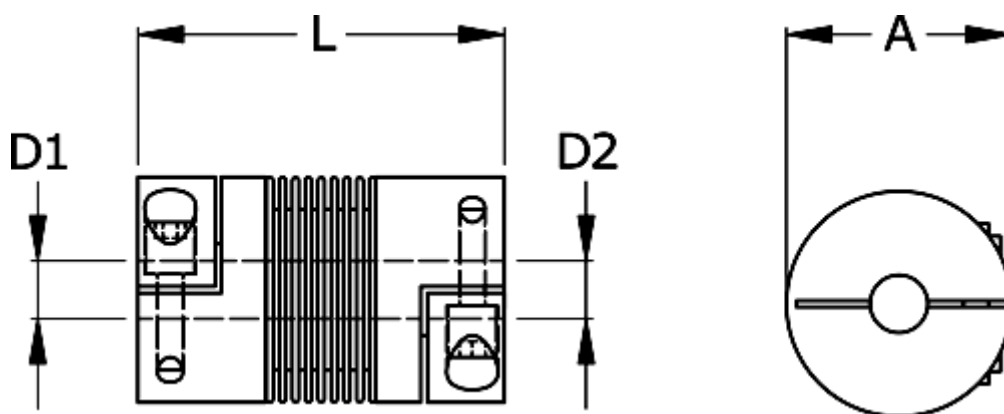

Data Sheet

Article number: 3330400300651230

Description: Bellow coupling type 4 size30
Length 65 mm, bore 12/30 mm

Measures

A	= 56
D1	= 12
D2	= 30
L	= 65
Nom. torque NM (Tkn)	= 30